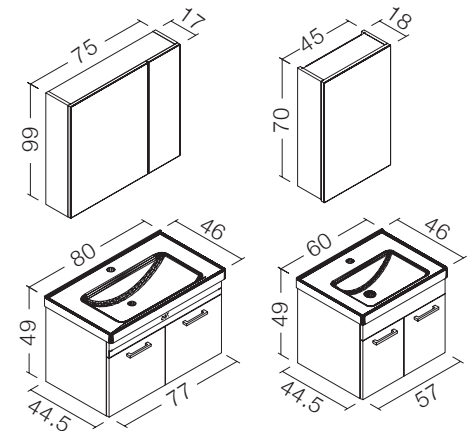

MARS

CONTEMPORARY INTERPRETATIONS...

BANYODA ÇAĞDAŞ
YORUMLAR...

BRONZE
collection

Washbasin; Ceramic Basin
Body Melamine, Doors PETGLOSS

Lavabo; Seramik Lavabo
Gövde Melamin, Kapaklar PETGLOSS

SOFT CLOSE
DOOR
Frenli Kapak

MIRROR WITH
CABINET
Dolaplı Ayna