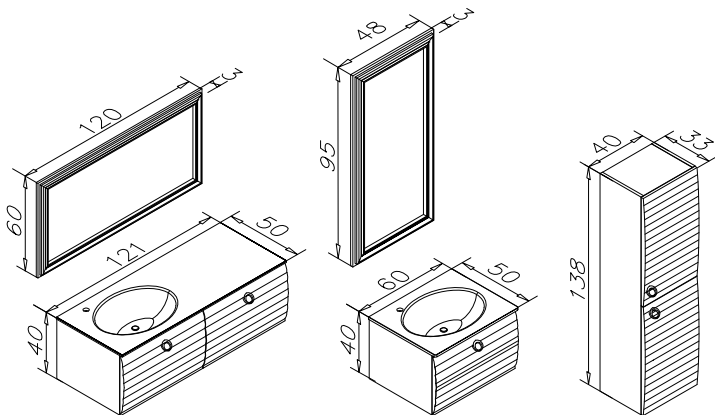

SILVER
collection

BODY, DRAWER&DOOR COLOURS
GÖVDE, ÇEKMECE VE KAPAK RENKLERİ

**NATURAL
WALNUT**
Doğal Ceviz

**HIGHGLOSS
CAPPUCINO
LACQUER**
Parlak Cappucino
Lake

**HIGHGLOSS
WHITE
LACQUER**
Parlak Beyaz Lake