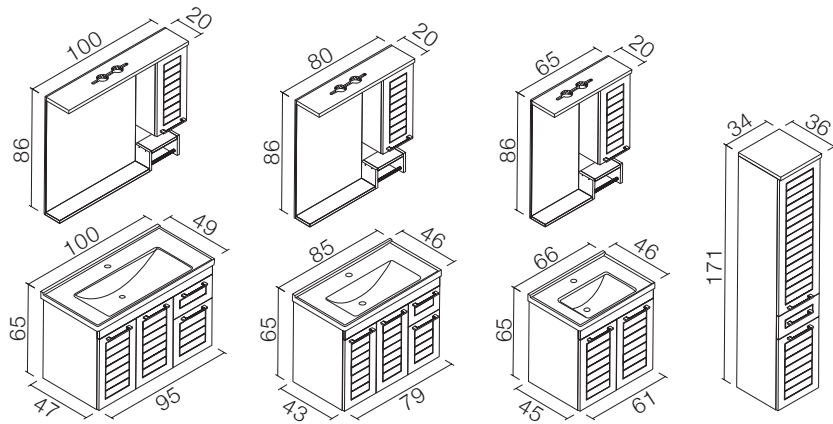

**SOFT CLOSE
DOOR**
Frenli Kapak

**LED SPOTLIGHT
MIRROR**
Led Spotlu Ayna

Perge 85_ White / Beyaz

Perge 65_ White / Beyaz

SILVER
collection

Perge 100_ White / Beyaz

ORKA

BEGONYA