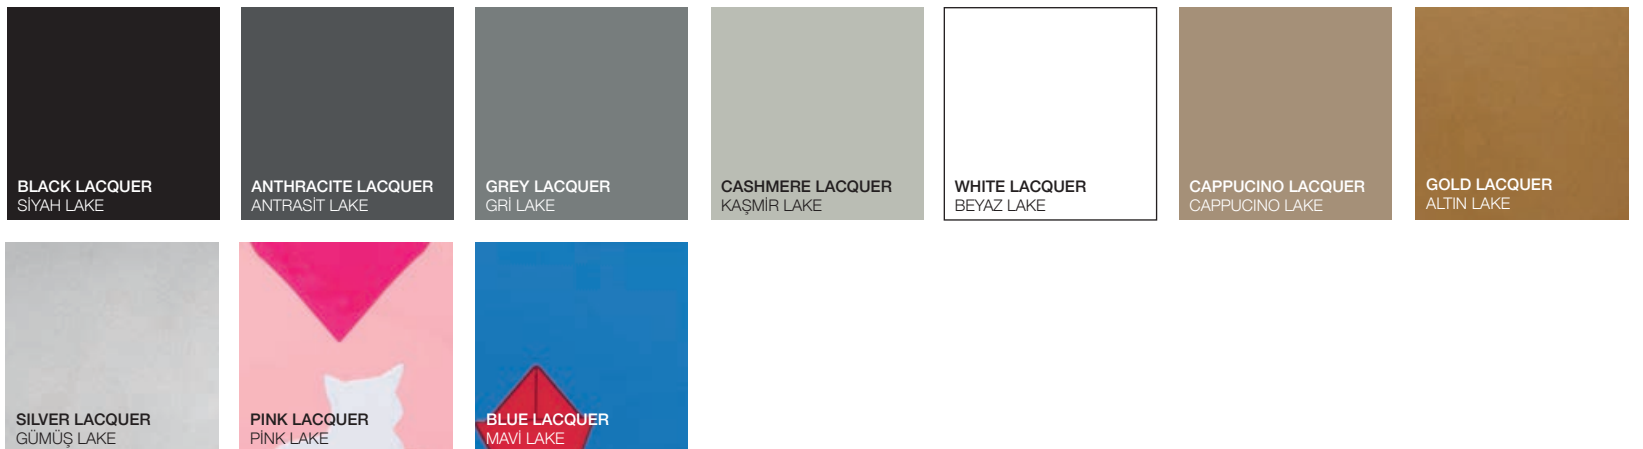

TP 251 G
Gold / Altın

%100 BRASS
%100 Piring

PVD COATING
PVD Kaplama

CHROME COATING
Krom Kaplama

ELECTRO STATIC COATING
Elektrostatik Kaplama

STAINLESS 304 QUALITY
304 Kalite Paslanmaz

EASY INSTALLATION
Kolay Montaj

ORKA

MDF MELAMINE MELAMİN KAPLAMA

GLOSSY / MATT LACQUER COLOURS PARLAK / MAT LAKE RENKLER

THERMOFORM COLORS

THERMOFORM RENKLER

FOIL EMBOSSED

YALDIZ KABARTMA

METAL FOIL LAMINATION

VARAK KAPLAMA

COLOR CHART / RENK KARTELASI
LIMITED / CLASSIC / GOLD / SILVER / BRONZE

MASSIVE

MASİF

NATURAL WOOD VENEER

DOĞAL KAPLAMA

* In the catalogue, colors may look like different from the original color of the product due to printing techniques.
* Katalogda yer alan renk örnekleri baskı tekniği nedeniyle ürünlerin orijinal renklerinden farklı görünebilir.