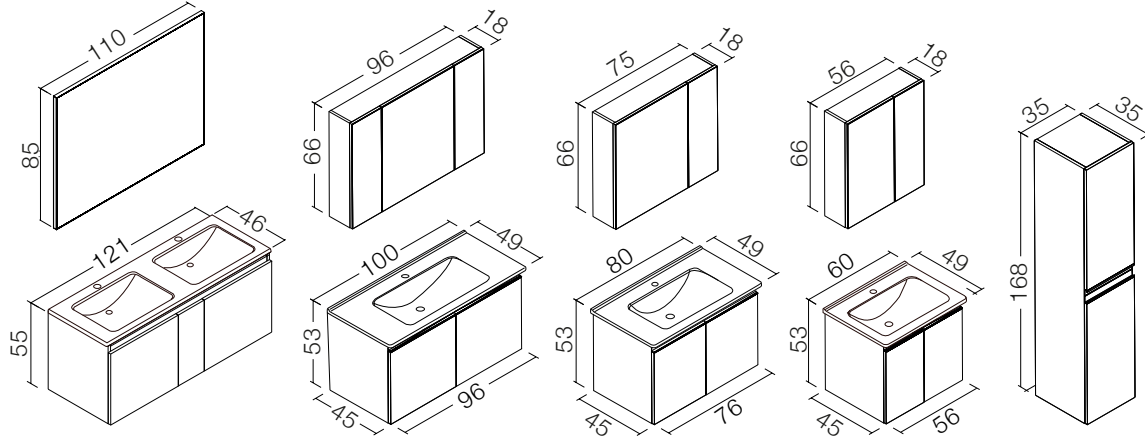

ORKA

TERME

*FOR PRODUCT DETAILS OF TERME REFER TO PAGE 124
*TERME ÜRÜN DETAYLARI İÇİN SAYFA 124