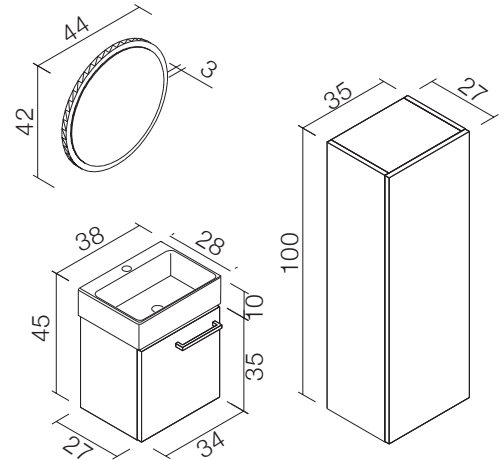

SILVER
collection

MICKEY

A LITTLE TOUCH TO FABULOUS WORLD...

MASALSI DÜNYAYA KÜÇÜK BİR DOKUNUŞ...

Washbasin; Ceramic
Body and Door Lacquer

Lavabo; Seramik
Gövde ve Kapak Lake

SOFT CLOSE
DOOR
Frenli Kapak

LED MIRROR
Ledli Ayna