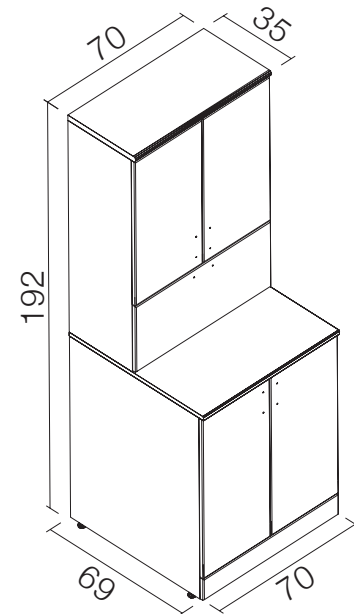

WMC 70-CMD 70

Body Chipboard, Doors Lacquer

Gövde Yonga Levha, Kapaklar Lake

SOFT CLOSE
DOOR
Frenli Kapak

STORAGE
collection

Your Washing Machine Dimensions should be Checked!
Çamaşır Makinenizin Ölçüsü Kontrol Edilmeli!