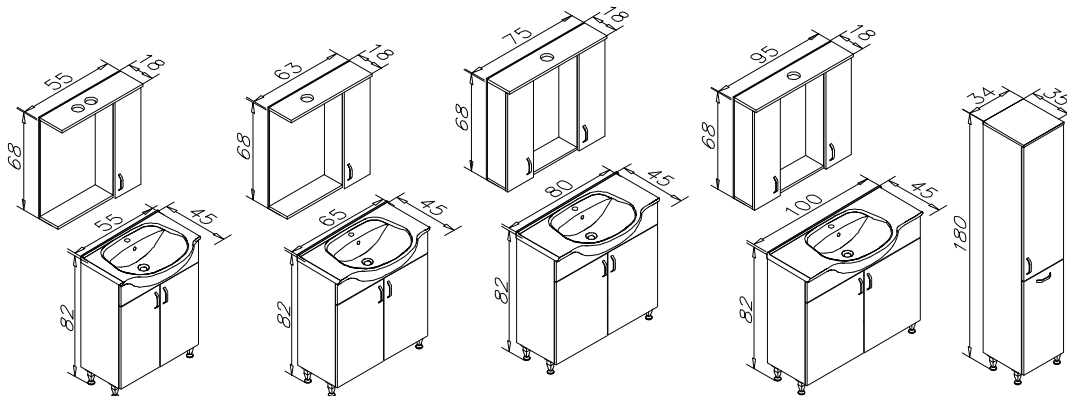

ORKA

DURU

LUCID LINES...

DURU GEÇİŞLER...

*FOR COLOR ALTERNATIVES OF
DURU REFER TO PAGE 164/165

*DURU RENK ALTERNATİFLERİ
İÇİN SAYFA 164/165