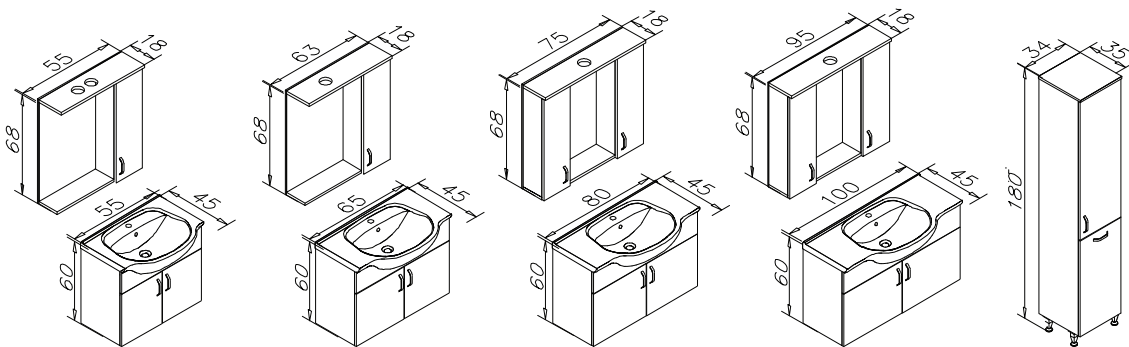

DURU ASMA 55_ White / Beyaz