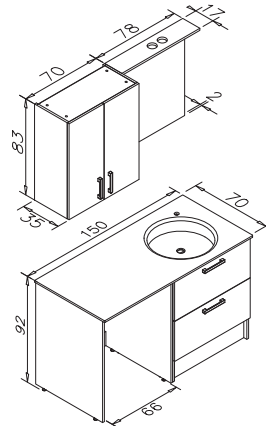

RECOMMENDED SHELF
TAVSİYE EDİLEN ETAJER

SILVER
collection

**Washbasin; Tempered Chopped Washbasin Glass Bench
Body Chipboard, Drawer and Door PETGLOSS**

Lavabo; Temperli Çökertme Lavabolu Cam Tezgah
Gövde Yonga Levha, Çekmece ve Kapak PETGLOSS