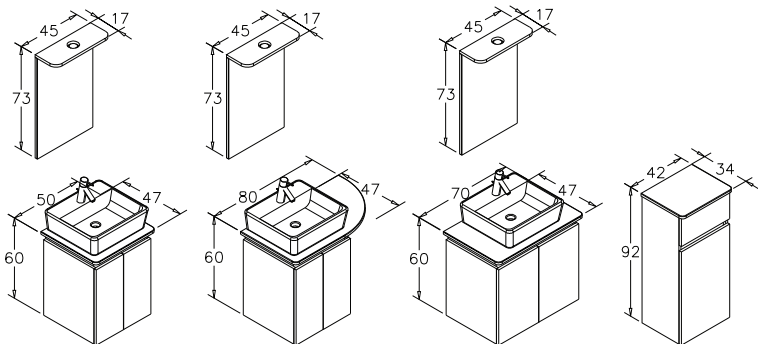

PANAMA 50_ Grey Shadow-White / Gri Gölge-Beyaz