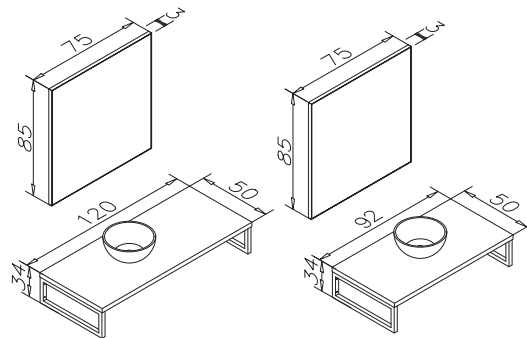

OPTIONAL COLOURS
OPSİYONEL RENKLER

**WALNUT/
BLACK**
Ceviz/Siyah

OAK/BLACK
Meşe/Siyah