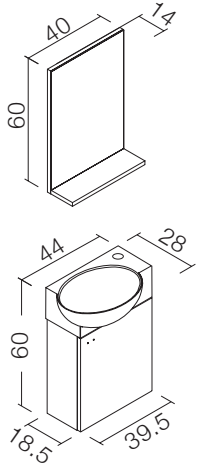

ORKA

RIVA

NATURAL TOUCH...

DOĞAL DOKUNUŞ...

Washbasin; Ceramic Basin
Body and Door E1 Particleboard

Lavabo; Seramik Lavabo
Gövde ve Kapak E1 Yonga Levha

SOFT CLOSE
DOOR
Frenli Kapak

RIVA 45 Retro Silver / Retro Gümüş

OPTIONAL COLOURS
OPSIYONEL RENKLER